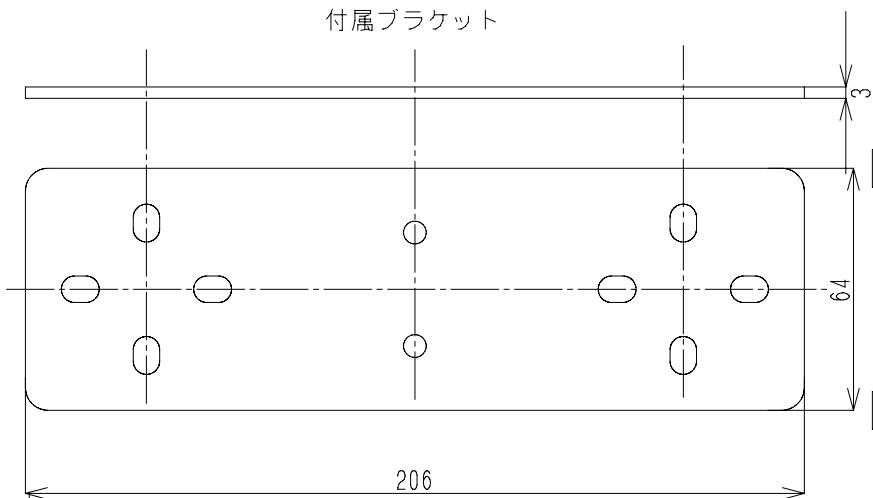

付属ブラケット

C					DISK/FILE	CHECKED	USER	DESCRIPTION/TITLE			
B								TMP-RT24 REMOTE TRANSCEIVER 外觀図			
A					DESIGNED	DRAWN	MODEL	DRAWING No,		SCALE	SHEET
REV	DESC,	DATE	BY	CHK		S. TAKANO				1/2	