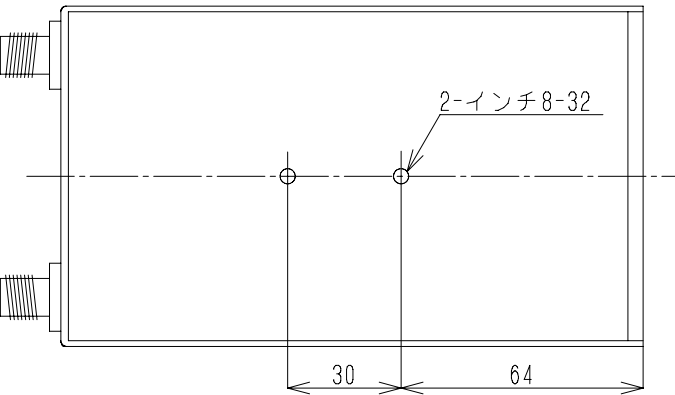

付属ブラケット

C					DISK/FILE	CHECKED	USER	DESCRIPTION/TITLE			
B								TMP-RT24 REMOTE TRANSCEIVER 外觀図			
A					DESIGNED	DRAWN	MODEL	DRAWING No,		SCALE	SHEET
REV	DESC,	DATE	BY	CHK		S. TAKANO				1/2	